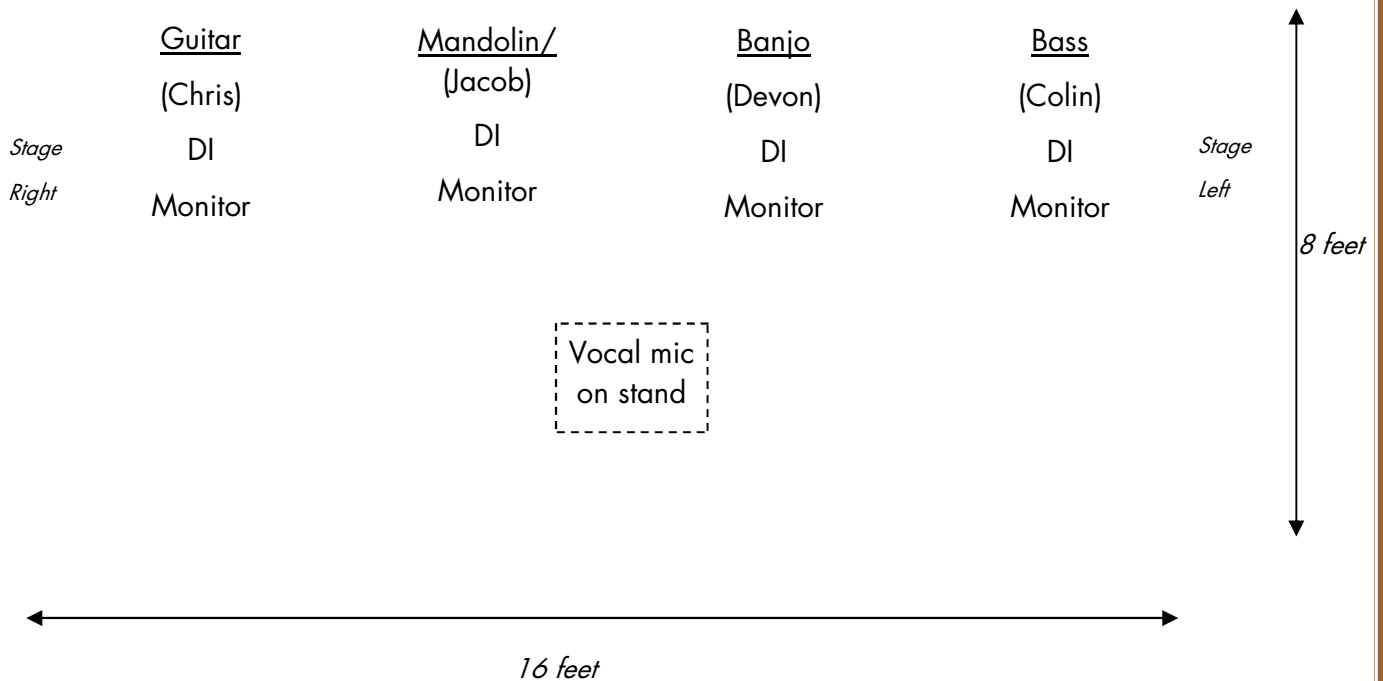

Tishomingo String Band

Tech Sheet

- Sound technician required
- Preferred Set-up: Front end and separate mixes in monitors, two minimum
- The band will supply their own backline for shows to which they drive.
- If flying in, venue must supply backline
- For small, quiet rooms: one vocal mic and one condenser mic for the band
- Load in and strike times: one hour each

Stage Set-up

Tech Contact: Devon Wells
(604) 839-0845
banjodevon@yahoo.ca