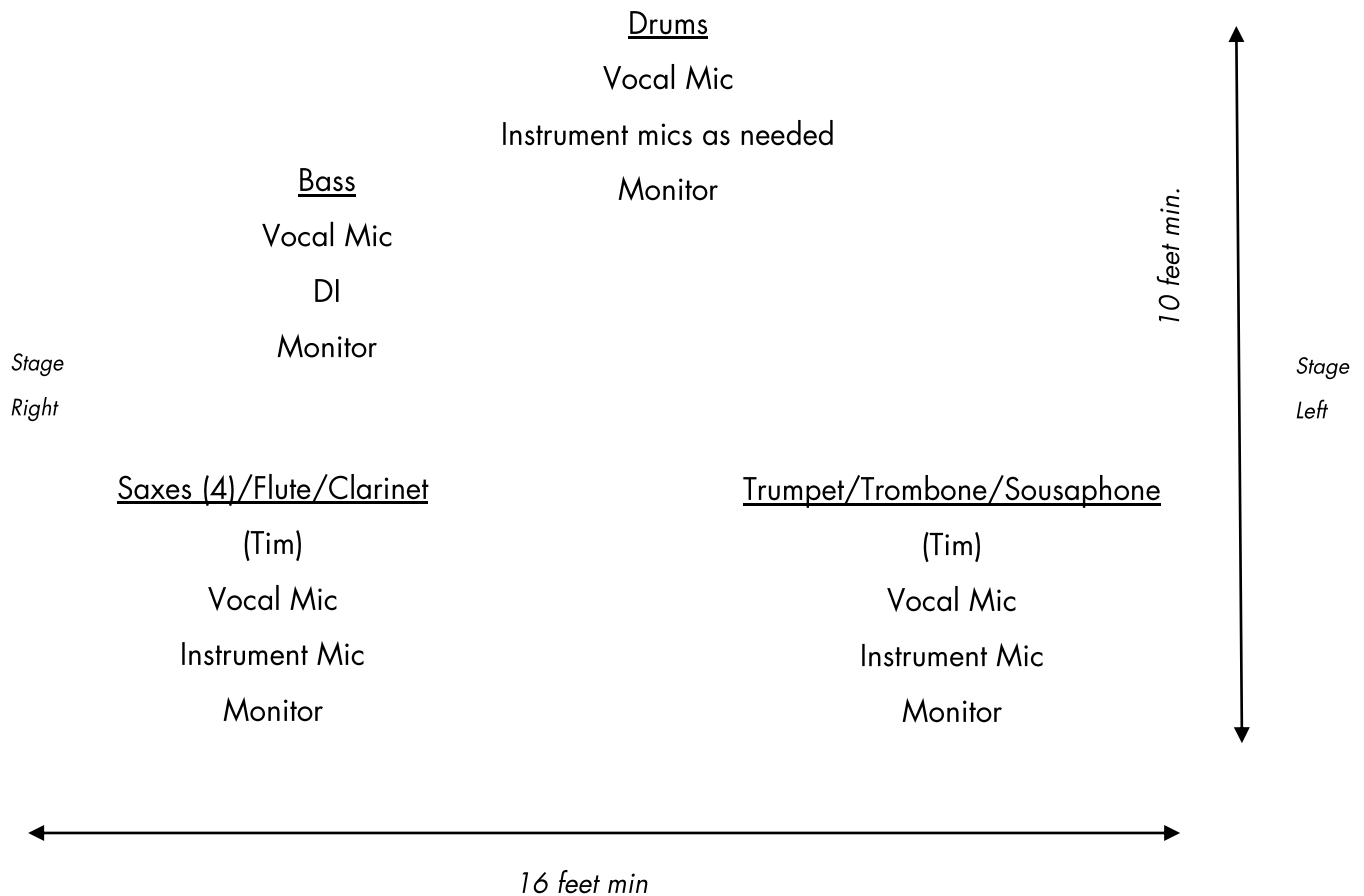

Jazzology/At the Mardis Gras

Tech Sheet

- Four monitors
- The band will supply their own backline (unless flying in)
- Load in/setup and strike times: one hour each

Stage Setup

Tech Contact: Tim Sars

(604) 700-8576

timsars@gmail.com